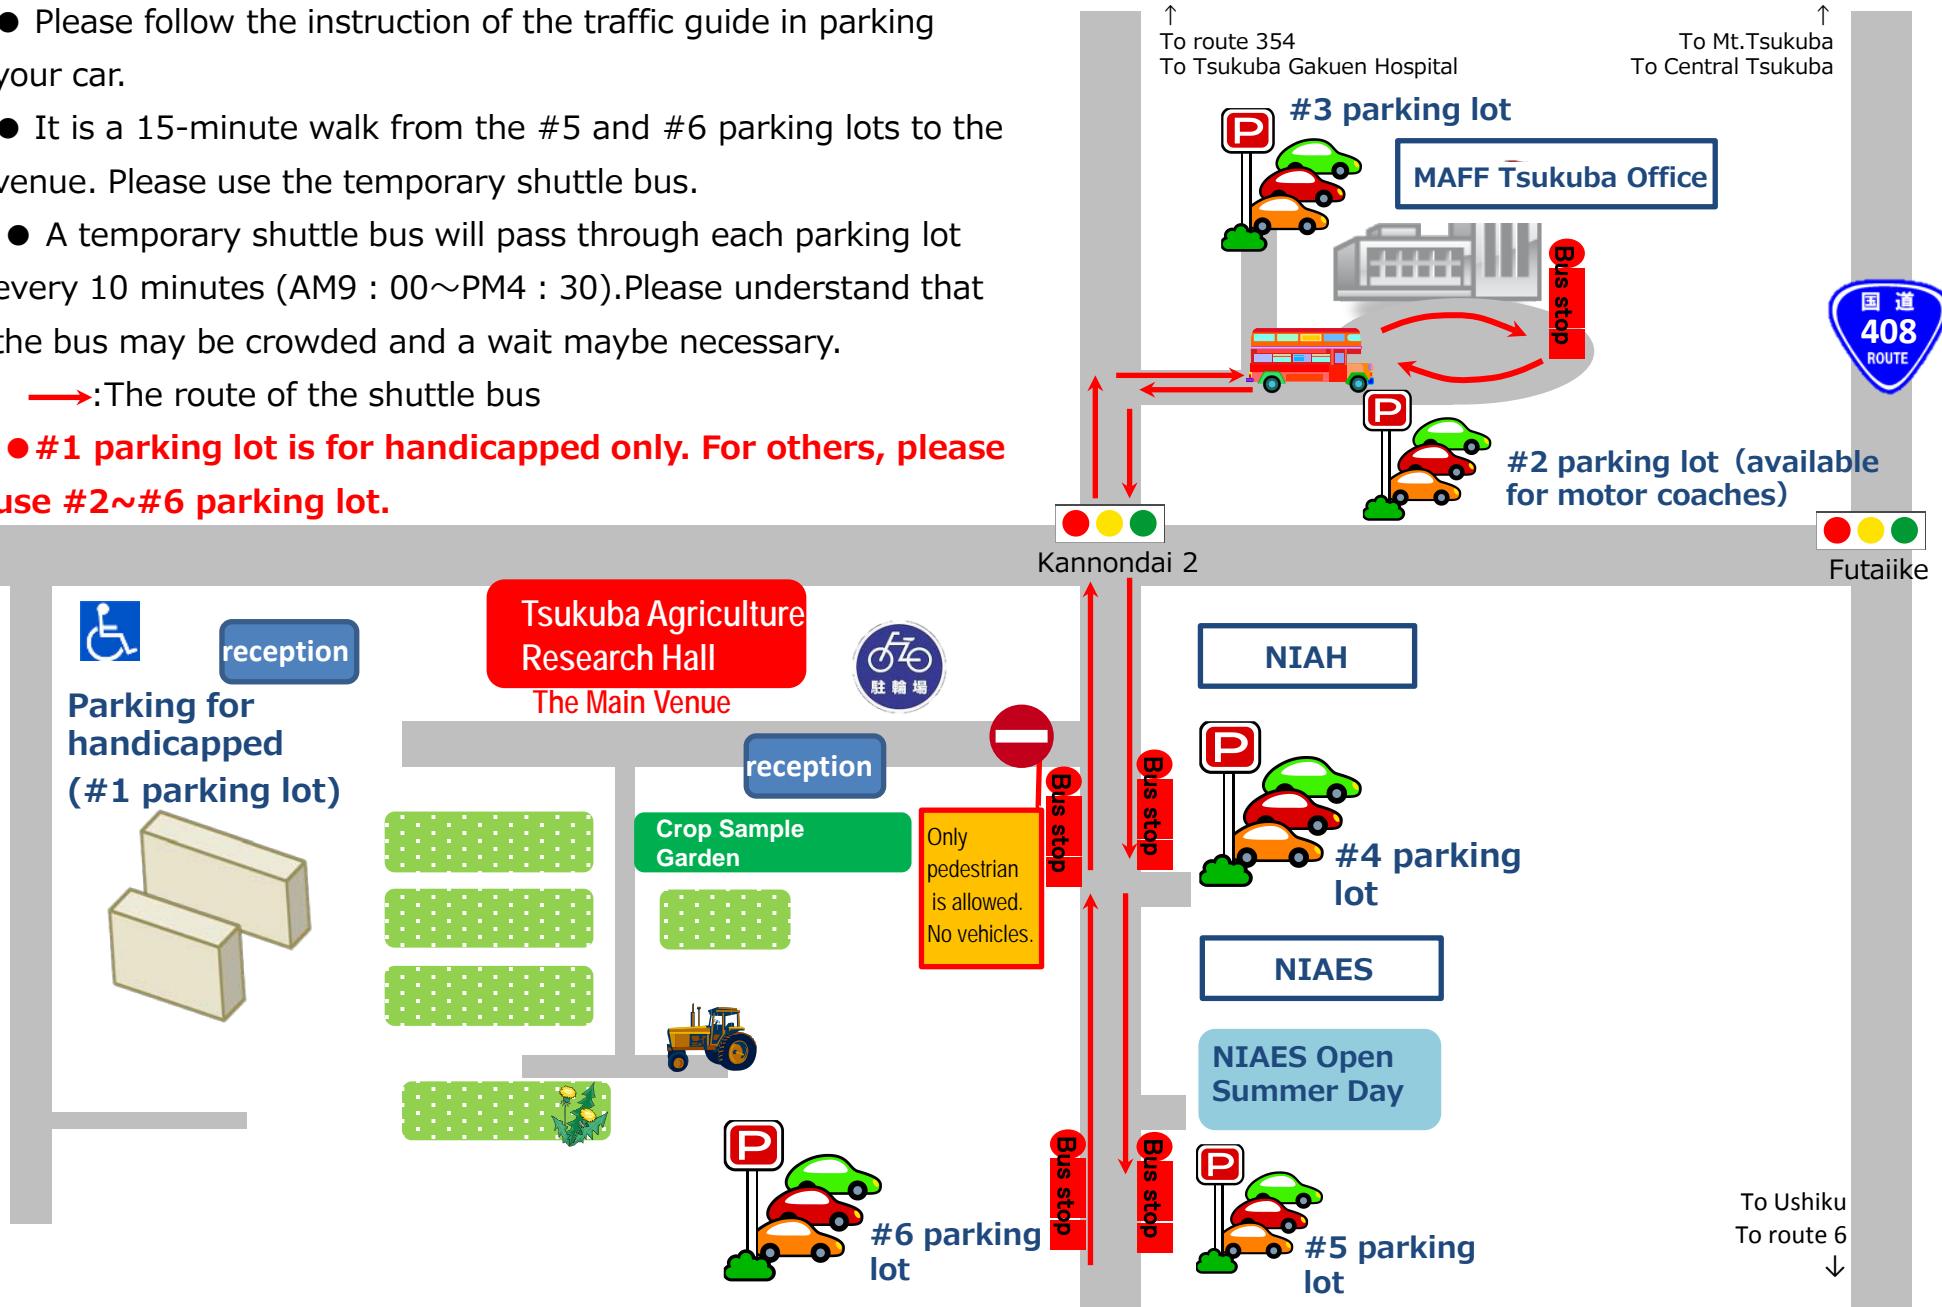

# Summer Open Day Parking Map

- Please follow the instruction of the traffic guide in parking your car.
- It is a 15-minute walk from the #5 and #6 parking lots to the venue. Please use the temporary shuttle bus.
- A temporary shuttle bus will pass through each parking lot every 10 minutes (AM9:00~PM4:30). Please understand that the bus may be crowded and a wait maybe necessary.

→: The route of the shuttle bus

● #1 parking lot is for handicapped only. For others, please use #2~#6 parking lot.

← Hanari Park

To Ushiku  
To route 6  
↓