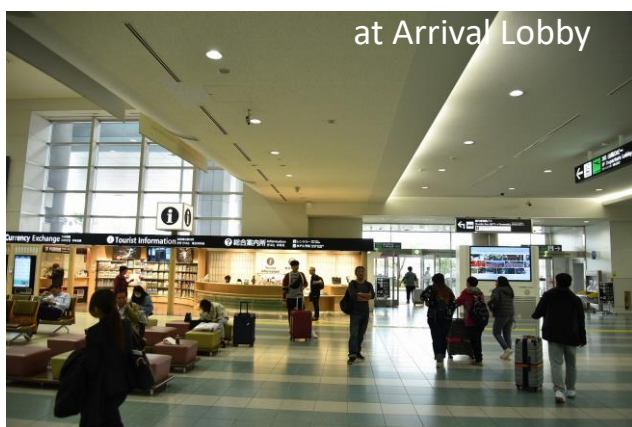

Fukuoka

福岡 空港国際線ターミナル・バス乗り場へのアクセス

Access to **Bus Stop** at International Terminal, **Fukuoka** Airport

To
Koshi
Nishi-Goshi

1 Arrival Lobby

2 Ticket Counter (Keisei)

You need to purchase your highway bus ticket at this counter or ticket machine before riding on the bus.