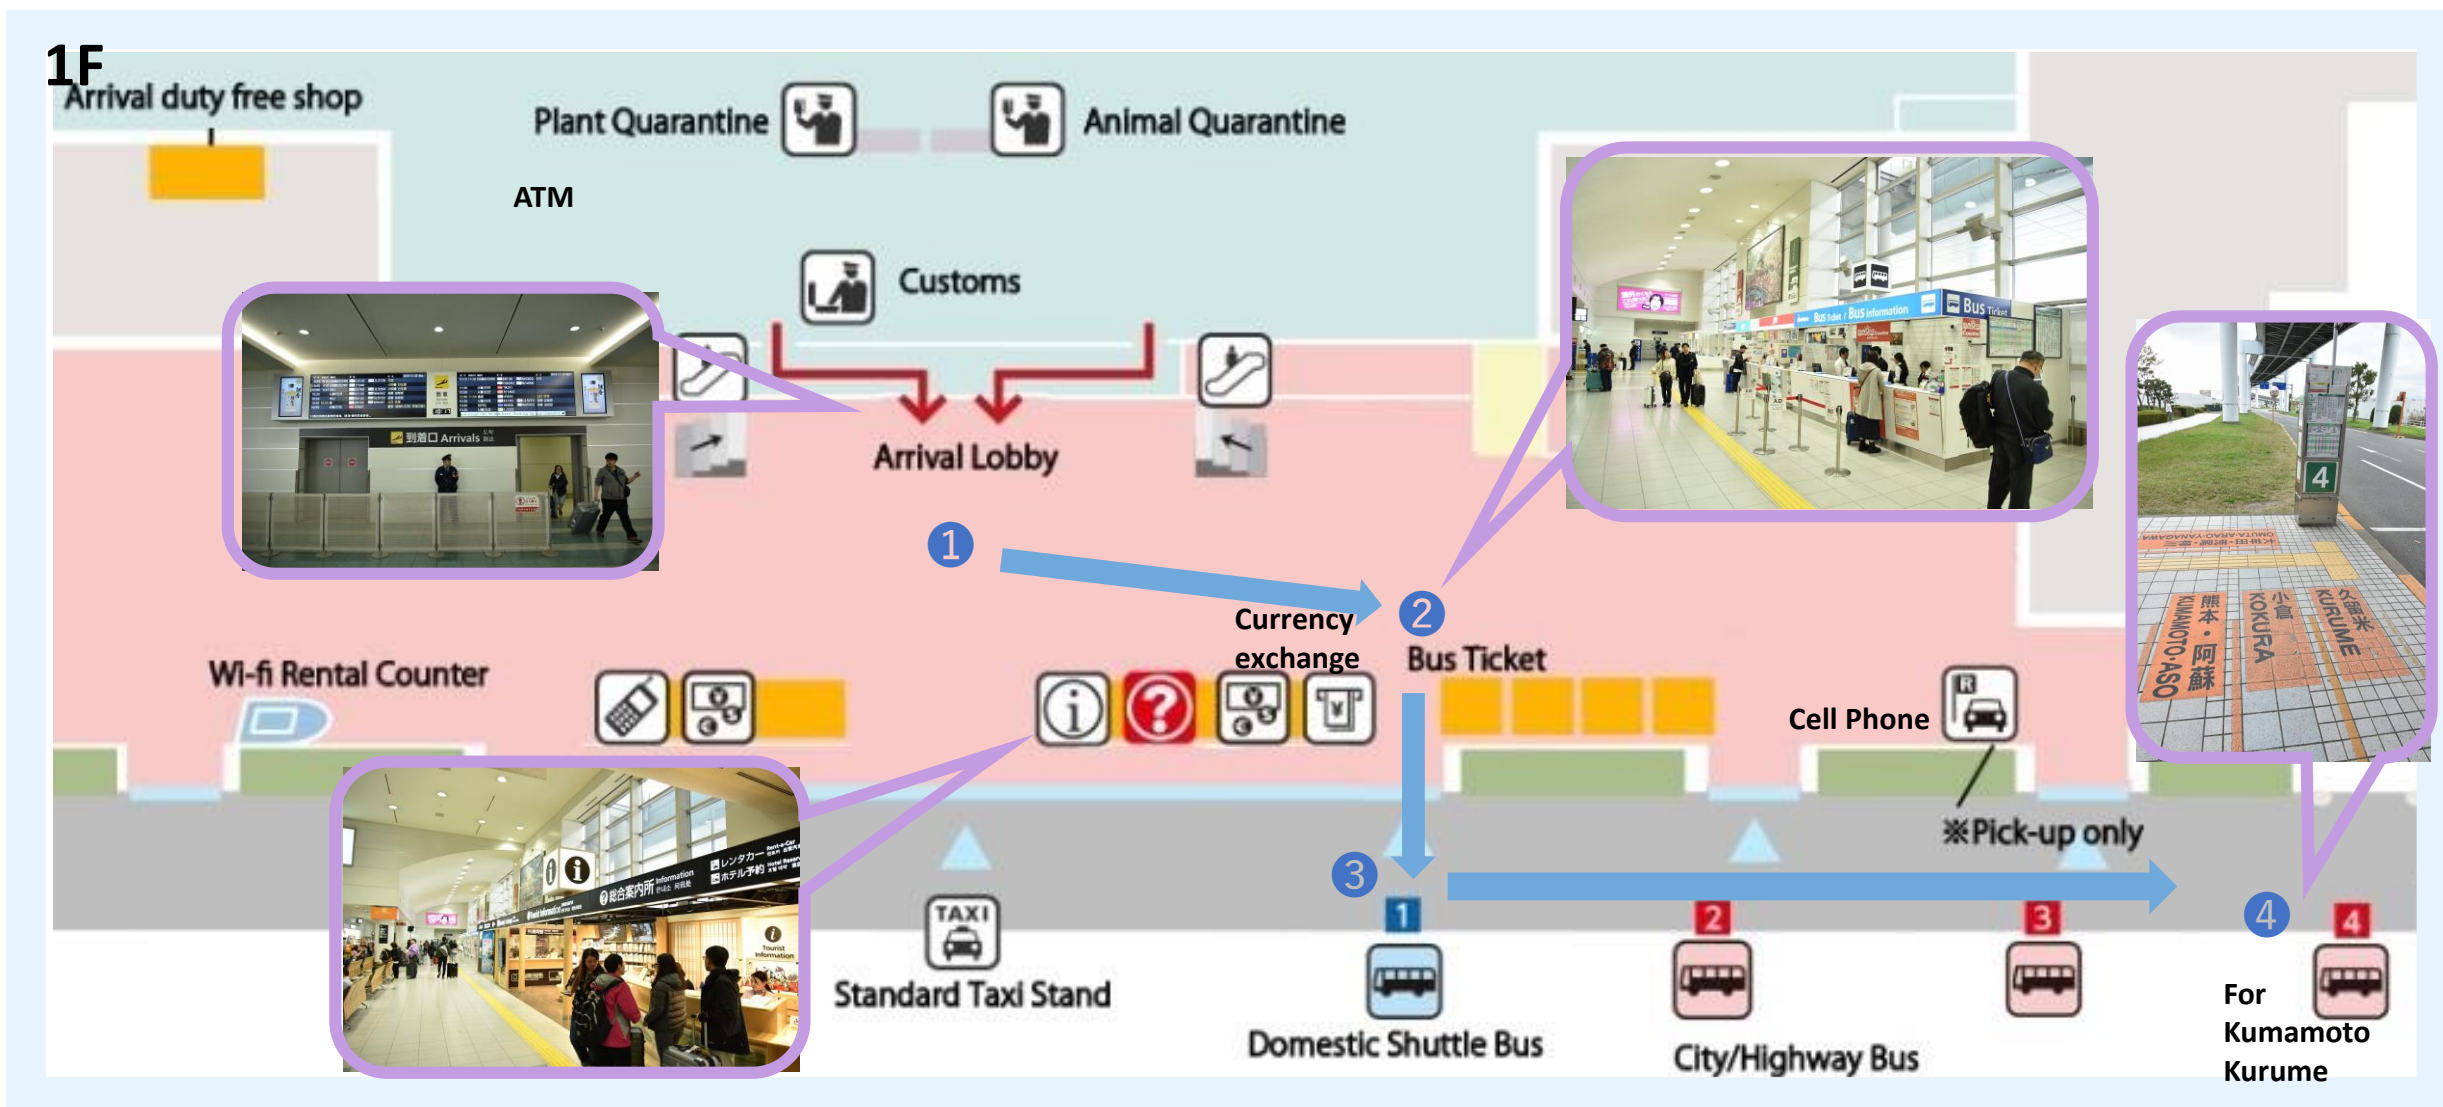

Fukuoka

福岡 空港国際線ターミナル・バス乗り場へのアクセス

Access to **Bus Stop** at International Terminal, **Fukuoka** Airport

To
Koshi
Nishi-Goshi

1 Arrival Lobby

2 Ticket Counter (Keisei)

You need to purchase your highway bus ticket at this counter or ticket machine before riding on the bus.

3 Exit & Shuttle bus for Domestic Terminal

4 Bus Stop for Kurume/Kumamoto

Nishitetsu bus information:
<http://www.nishitetsu.jp/en/bus/>