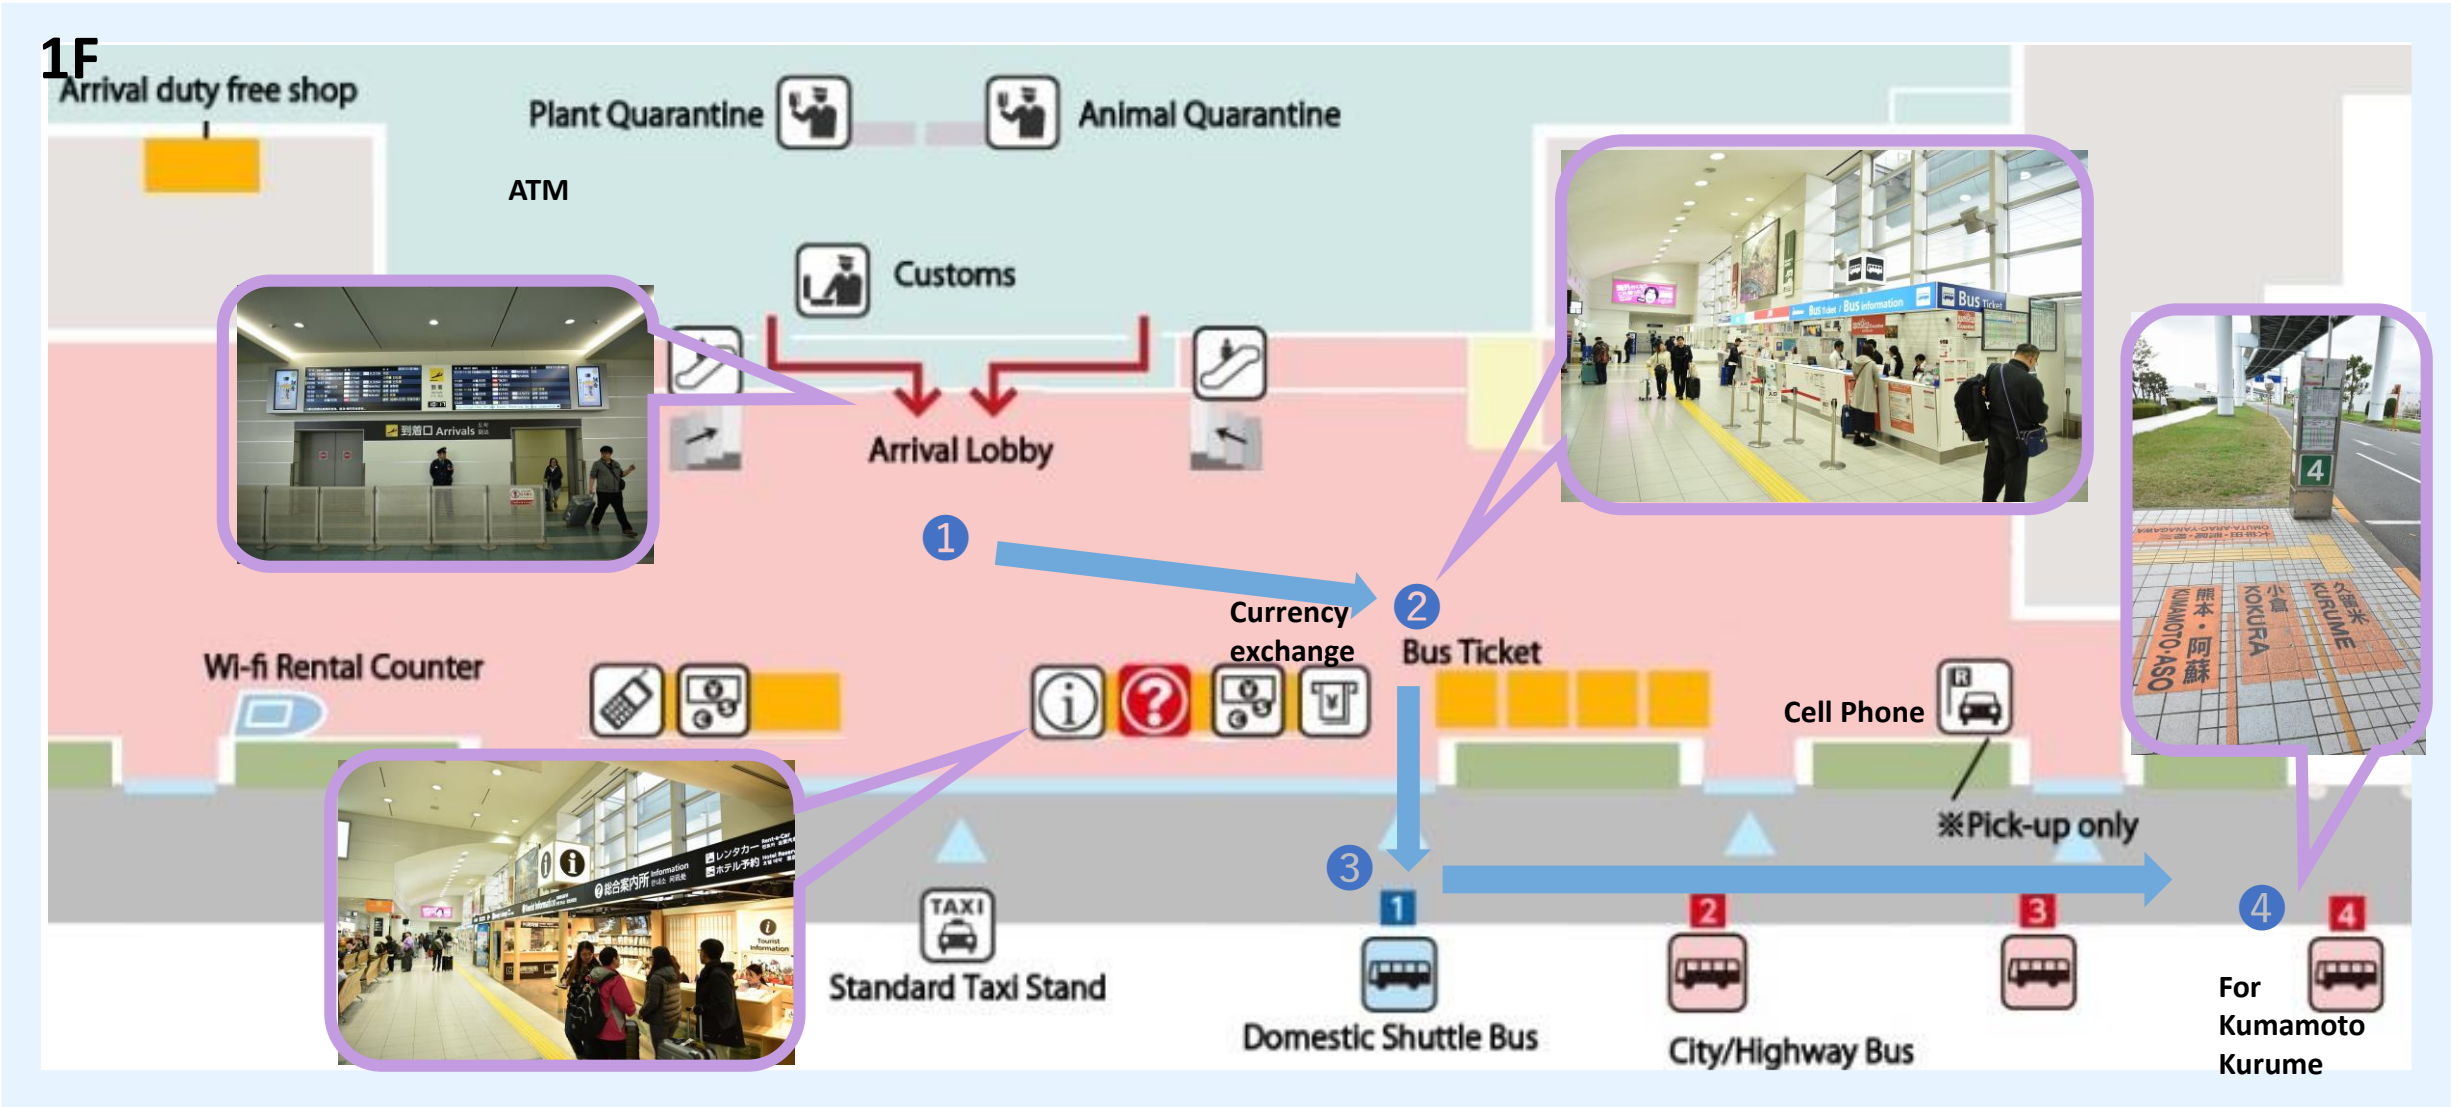

# 福岡 空港国際線ターミナル・バス乗り場へのアクセス

### 1 Arrival Lobby

### 2 Ticket Counter (Keisei)

You need to purchase your highway bus ticket at this counter or ticket machine before riding on the bus.

### 3 Exit & Shuttle bus for Domestic Terminal