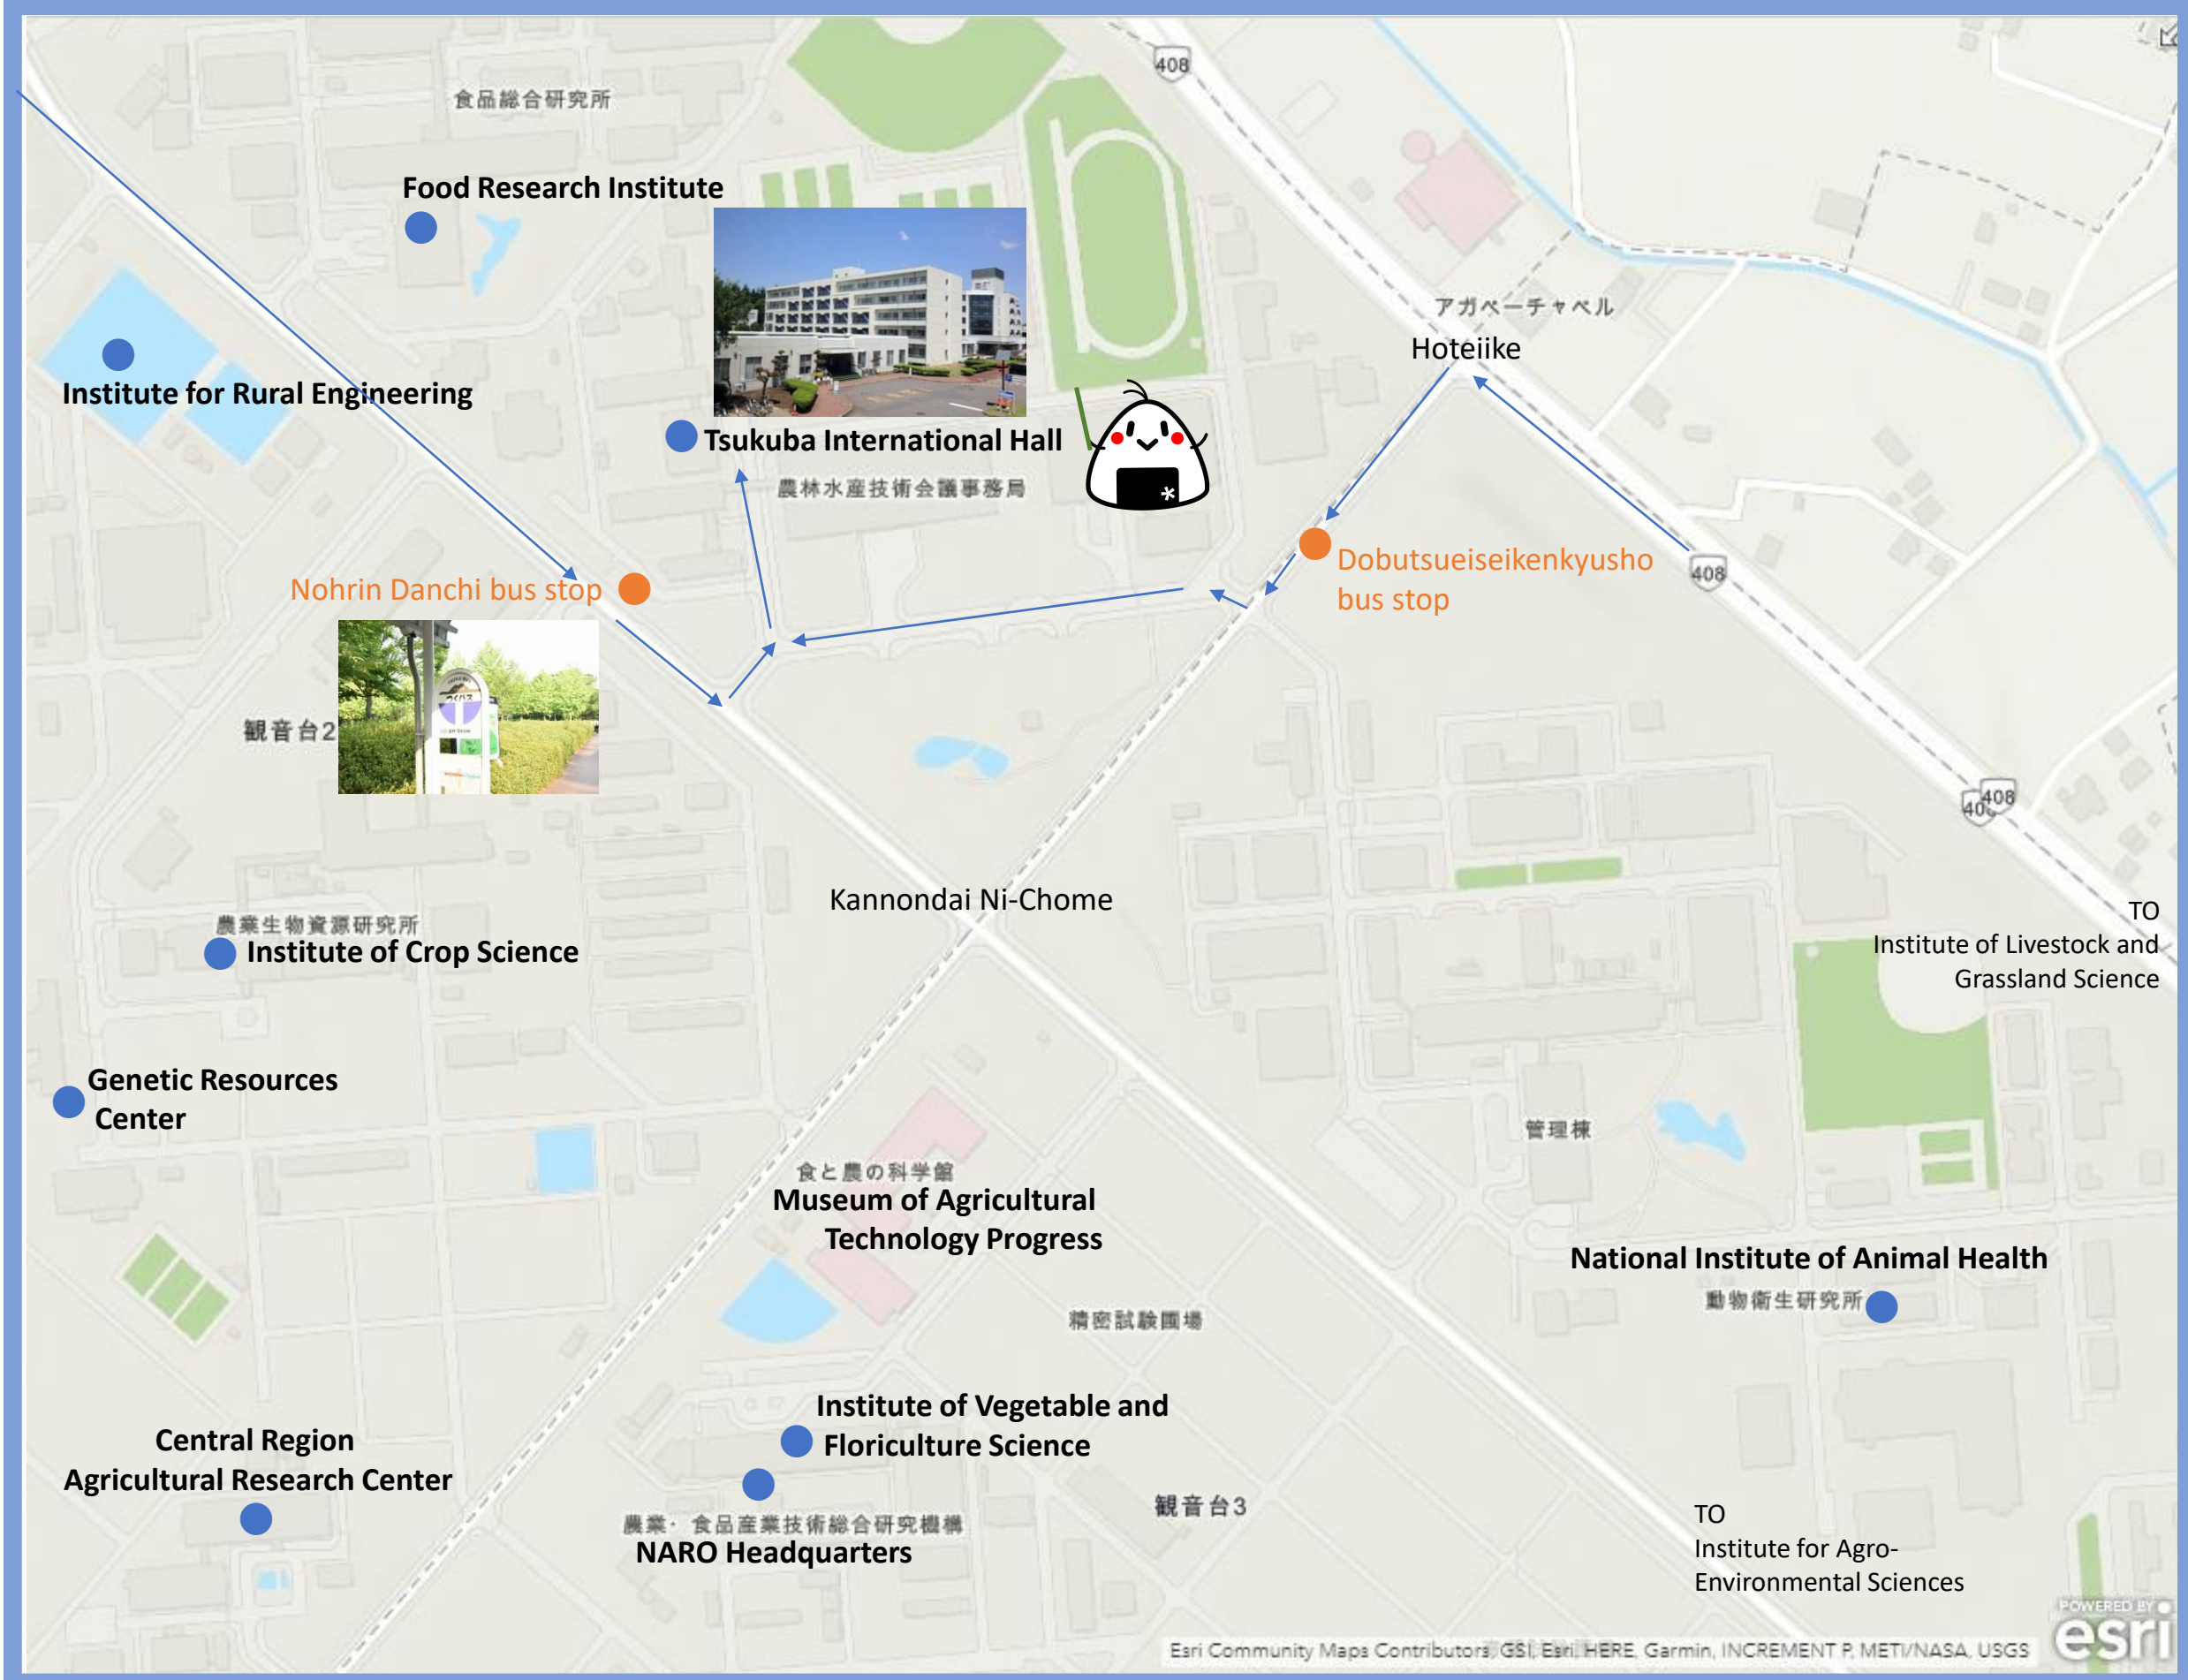

つくバス

つくばセンターから農林団地中央へのアクセス

Access to Nohrin Danchi from Tsukuba Center

To NARO

Tsuku-Bus

Tsukuba Center

2 You will ride on the bus through rear door. Then, take a numbered ticket.

Get on with a numbered ticket

- 3 When you get off Nohrin Dnachi, 5th stop, push the bottom
- 4
- 5 See the number on your numbered ticket. The display in the bus shows you the fare to pay. It is 200yen from Tsukuba Center (Aug., 2019).

Be ready for coins

Nohrin Danchi

NIAS

NIVFS

NIFTS

Kaju-Kenkyusho Iriguchi

次は N-05 果樹研究所入口
Next National Institute of Fruit Tree Science

次は N-08 農林団地中央
Next Nohrin Danchi

Nohrin Danchi

農村工学研究所

Esri, Intermap, NASA, NGA, USGS
| Esri Community Maps Contributors, GSI, Esri, HERE, Garmin, INCREMENT P, METI/NASA, USGS

Welcome to NARO!

Tsuku-Bus

You leave the bus for:

- Institute of Vegetable and Floriculture Science @Fujimoto Campus
- Institute of Fruit Tree and Tea Science
- Institute of Agrobiological Sciences @Owashi
- Research Center for Agricultural Information Technology
- Agri-Food Business Innovation Center
- Central Region Agricultural Research Center
- Institute of Vegetable and Floriculture Science
- National Institute of Animal Health
- Institute for Rural Engineering
- Food Research Institute
- Institute of Agrobiological Sciences
- Institute for Agro-Environmental Sciences
- Institute of Crop Science
- Advanced Analysis Center
- Genetic Resources Center
- Center for Seeds and Seedlings
- Institute of Livestock and Grassland Science