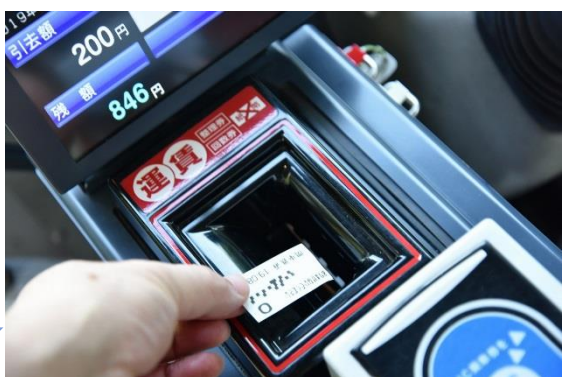

次は N-08 農林団地中央	Nohrin Danchi					
Next	1	2	3	4	5	6
運賃	200	200	200	200	200	200
乗車券	7	8	9	10	11	12
運賃	14	15	16	17	18	19
運賃						

南部シャトル 荃崎窓口センター行

Check your fare

When you get off the bus, put the numbered ticket first and then pay the fare.

Be ready for coins